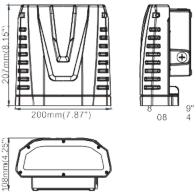

## WALLPACK Series

LED IP65 IK09 ASYMMETRIC AREA WALL PACK, ADJUSTABLE

Driver Option	DALI, 0-10V
Tilt Angle	35 deg
Driver	FIXED OUTPUT
Beam Angle	120 deg
Wattage	30 - 100
Lumens	3,700 - 12,000lm
Lifetime	L80 @ 60,000hrs
IP Rating	65
Cut-Out	N/A
Colour Option	BLACK

## Order Code

Order Code	CCT	Beam Angle	CRI	Wattage
LIN-WP30W-01-G3-P1-4K	4000K	120 deg	80+	30