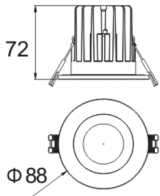

Driver Option	N/A
Tilt Angle	N/A
Driver	Triac Dimmable
Beam Angle	20 - 60 deg
Wattage	11
Lumens	810 - 850lm
Lifetime	L70 @ 50,000hrs
IP Rating	65
Cut-Out	65mm
Colour Option	WHITE - BLACK

Order Code

Order Code	CCT	Beam Angle	CRI	Wattage
SUSTAIN-88R-4K-40	4000K	40 deg	80+	11