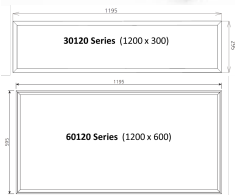

SKYLIGHT Y5 1200X300

SKYLIGHT Y5 FINE RIBBED Diffused, LED T-BAR PANEL, UGR<19

Driver Option	DALI / 0-10V
Tilt Angle	N/A
Driver	FIXED OUTPUT
Beam Angle	120 deg
Wattage	25 - 42
Lumens	2800 - 5600lm
Lifetime	L80 @ 50,000hrs
IP Rating	44
Cut-Out	N/A
Colour Option	WHITE / Y5

Order Code

Order Code	CCT	Beam Angle	CRI	Wattage
30120-Y-42W-D-4K	4000K	120 deg	80+	42