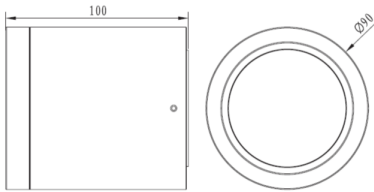

## RASTA 90 Series

LED IP54 SURFACE DOWNLIGHT

Driver Option	DALI, 0-10V
Tilt Angle	FIXED
Driver	FIXED OUTPUT
Beam Angle	60 deg
Wattage	10 - 15
Lumens	850lm - 1050lm
Lifetime	L70 @ 50,000hrs
IP Rating	54
Cut-Out	90mm
Colour Option	WHITE - BLACK - SILVER

## Order Code

Order Code	CCT	Beam Angle	CRI	Wattage
RASTA-90-10W-D-3K	3000K	60 deg	80+	10
RASTA-90-10W-D-4K	4000K	60 deg	80+	10
RASTA-90-15W-D-3K	3000K	60 deg	80+	15
RASTA-90-15W-D-4K	4000K	60 deg	80+	15