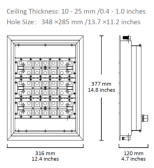

QCD 120 Series

RECESSED LOWBAY IP66, IK10, 110 deg BEAM SPREAD	
Driver Option	DALI, 0-10V
Tilt Angle	N/A
Driver	FIXED OUTPUT
Beam Angle	110 deg
Wattage	120
Lumens	12,000lm
Lifetime	L80 @ 60,000hrs
IP Rating	66
Cut-Out	N/A
Colour Option	SILVER