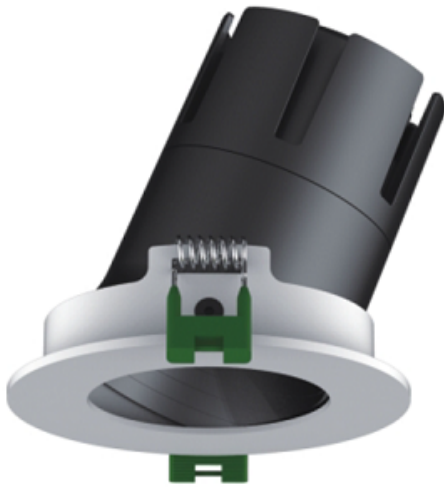

dhghghfgh

TYPE: ERF

PICA 03 Series

ADJUSTABLE ROUND HOLED low glare downlight series.

Driver Option	DALI, 0-10V
Tilt Angle	23 deg
Driver	FIXED OUTPUT
Beam Angle	15 - 38 deg
Wattage	6 - 15
Lumens	730 - 1680lm
Lifetime	L80 @ 50,000hrs
IP Rating	40
Cut-Out	75mm
Colour Option	WHITE - BLACK - SILVER

Order Code

Order Code	CCT	Beam Angle	CRI	Wattage
PICA-03-88R-15W-4K-38	4000K	38 deg	80+	15
PICA-03-88R-9W-3K-38	3000K	38 deg	80+	9