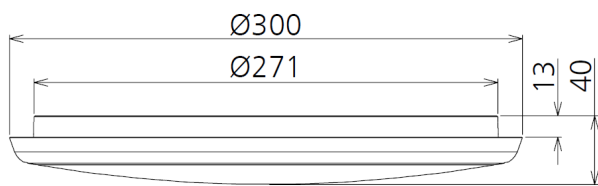

OSLO 300 Series

OSLO SERIES LOW PROFILE IP54 SURFACE OYSTERS

Driver Option

Tilt Angle

N/A

Driver

FIXED OUTPUT

Beam Angle

170 deg

Wattage

18

Lumens

1530 - 1620lm

Lifetime

L80 @ 50,000hrs

IP Rating

54

Cut-Out

300mm

Colour Option

WHITE

Order Code

Order Code	CCT	Beam Angle	CRI	Wattage
OSLO-12-D-18W-3K	3000K	170 deg	80+	18
OSLO-12-D-18W-4K	4000K	170 deg	80+	18
OSLO-12-D-18W-3CCT	3000K-4000K	170 deg	80+	18