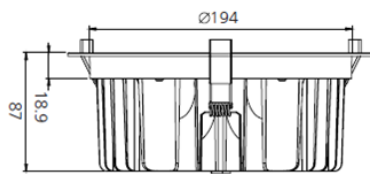

NOVA 8 45W Series

Low profile COB Downlight series, slightly REGRESSED, FLUSH clear lens, remote dimmable drivers

Driver Option	DALI, 0-10V
Tilt Angle	N/A
Driver	Triac Dimmable
Beam Angle	60 deg
Wattage	45
Lumens	4760lm
Lifetime	L70 @ 50,000hrs
IP Rating	44
Cut-Out	205mm
Colour Option	WHITE - BLACK

Order Code

Order Code	CCT	Beam Angle	CRI	Wattage
NOVA-8-45W-D-3K	3000K	60 deg	80+	45
NOVA-8-45W-D-4K	4000K	60 deg	80+	45