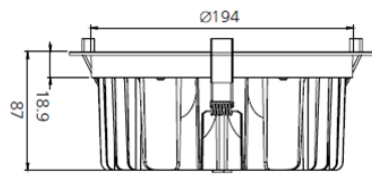

NOVA 8 35W Series

Low profile COB Downlight series, slightly REGRESSED, FLUSH clear lens, remote dimmable drivers

Driver Option	DALI, 0-10V
Tilt Angle	N/A
Driver	Triac Dimmable
Beam Angle	60 deg
Wattage	35
Lumens	3360lm
Lifetime	L70 @ 50,000hrs
IP Rating	44
Cut-Out	205mm
Colour Option	WHITE - BLACK

Order Code

Order Code	CCT	Beam Angle	CRI	Wattage
NOVA-8-35W-D-3K	3000K	60 deg	80+	35