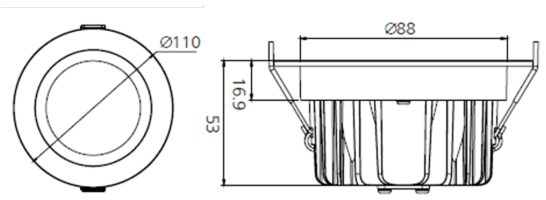

me

TYPE: DOWNLIGHT

Contact: prolighting (paul) Ph: office Email: paulk@prolighting.com.au

NOVA 3 13W Series

Low profile COB Downlight series, slightly REGRESSED, FLUSH clear lens, remote dimmable drivers

Driver Option	DALI, 0-10V
Tilt Angle	N/A
Driver	Triac Dimmable
Beam Angle	60 deg
Wattage	13
Lumens	890lm
Lifetime	L70 @ 50,000hrs
IP Rating	44
Cut-Out	95mm
Colour Option	WHITE - BLACK

Order Code

Order Code	CCT	Beam Angle	CRI	Wattage
NOVA-3-13W-D-4K	4000K	60 deg	80+	13