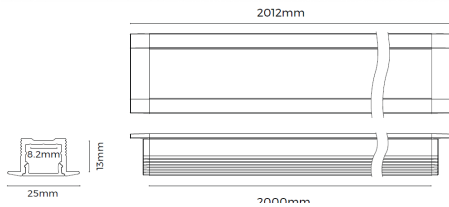

MINI EXTRUSION 2513 Series

MINI EXTRUSION SURFACE / RECESSED C/W LED STRIP IP33-IP65

Driver Option	DALI / 0-10V
Tilt Angle	N/A
Driver	FIXED OUTPUT
Beam Angle	N/A
Wattage	4.8 - 14.4
Lumens	190 - 1150lm
Lifetime	L70 @ 40,000hrs
IP Rating	33 - 65
Cut-Out	25mm x 13mm
Colour Option	ALUM/OPAL PC DIFFUSER

Order Code

Order Code	CCT	Beam Angle	CRI	Wattage
1613-14.4W-4K-AL-IP65	4000K	N	80+	14.4