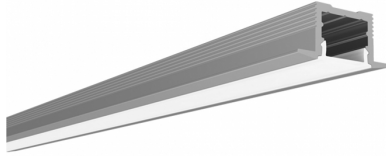

MINI EXTRUSION 2513 Series

MINI EXTRUSION SURFACE / RECESSED C/W LED STRIP IP33-IP65

Driver Option	DALI / 0-10V
Tilt Angle	N/A
Driver	FIXED OUTPUT
Beam Angle	N/A
Wattage	4.8 - 14.4
Lumens	190 - 1150lm
Lifetime	L70 @ 40,000hrs
IP Rating	33 - 65
Cut-Out	25mm x 13mm
Colour Option	ALUM/OPAL PC DIFFUSER

Order Code

Order Code	CCT	Beam Angle	CRI	Wattage
1613-14.4W-4K-AL-IP65	4000K	N	80+	14.4