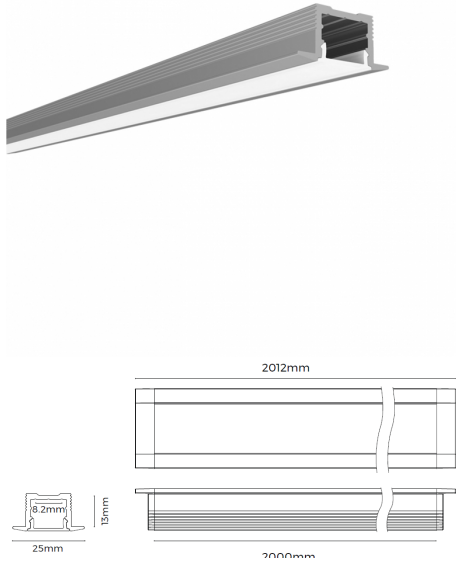

Ph: 0416917741 Email: s.young@infronetelectrical.com

MINI EXTRUSION 2513 Series

MINI EXTRUSION SURFACE / RECESSED C/W LED STRIP IP33-IP65

Driver Option	DALI / 0-10V
Tilt Angle	N/A
Driver	FIXED OUTPUT
Beam Angle	N/A
Wattage	4.8 - 14.4
Lumens	190 - 1150lm
Lifetime	L70 @ 40,000hrs
IP Rating	33 - 65
Cut-Out	25mm x 13mm
Colour Option	ALUM/OPAL PC DIFFUSER

Order Code

Order Code	CCT	Beam Angle	CRI	Wattage
1613-14.4W-3K-AL	3000K	N	80+	14.4