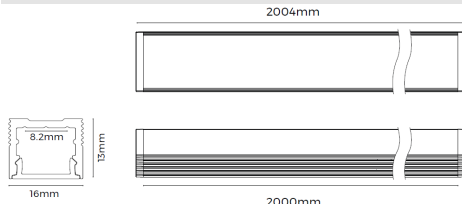

MINI EXTRUSION 1613 Series

MINI EXTRUSION SURFACE / RECESSED C/W LED STRIP IP33-IP65

Driver Option	DALI / 0-10V
Tilt Angle	N/A
Driver	FIXED OUTPUT
Beam Angle	N/A
Wattage	4.8 - 14.4
Lumens	200 - 1150lm
Lifetime	L70 @ 40,000hrs
IP Rating	33 - 65
Cut-Out	16mm x 13mm
Colour Option	ALUM/OPAL PC DIFFUSER

Order Code

Order Code	CCT	Beam Angle	CRI	Wattage
1613-9.6W-3K-AL-IP65	3000K	N	80+	9.6