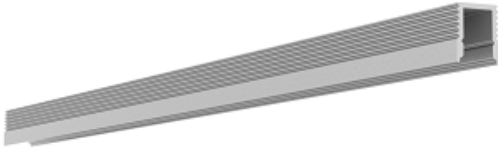

MINI EXTRUSION 0709 Series

MINI EXTRUSION SURFACE / RECESSED C/W LED STRIP IP33-IP65

Driver Option	DALI / 0-10V
Tilt Angle	N/A
Driver	FIXED OUTPUT
Beam Angle	N/A
Wattage	5 - 9.6
Lumens	400 - 1150lm
Lifetime	L70 @ 40,000hrs
IP Rating	33
Cut-Out	7mm x 9mm
Colour Option	ALUM/OPAL PC DIFFUSER

Order Code

Order Code	CCT	Beam Angle	CRI	Wattage
2513-9.6W-3K-AL-IP65	3000K	N	80+	9.6