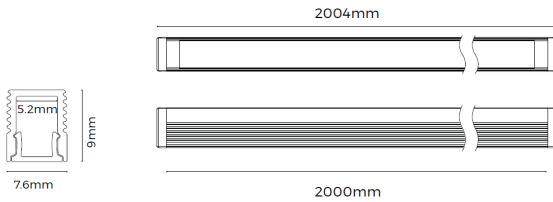

MINI EXTRUSION 0709 Series

MINI EXTRUSION SURFACE / RECESSED C/W LED STRIP IP33-IP65

Driver Option	DALI / 0-10V
Tilt Angle	N/A
Driver	FIXED OUTPUT
Beam Angle	N/A
Wattage	5 - 9.6
Lumens	400 - 1150lm
Lifetime	L70 @ 40,000hrs
IP Rating	33
Cut-Out	7mm x 9mm
Colour Option	ALUM/OPAL PC DIFFUSER

Order Code

Order Code	CCT	Beam Angle	CRI	Wattage
2513-9.6W-3K-AL-IP65	3000K	N	80+	9.6