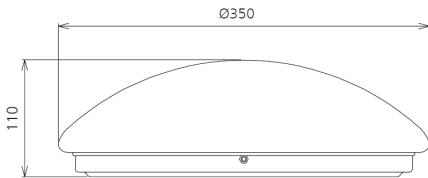

LISBON 350 Series

LISBON SERIES SURFACE LED OYSTER, LOW PROFILE 275MM or 350MM

Driver Option	DALI / 0-10V
Tilt Angle	N/A
Driver	
Beam Angle	180 deg
Wattage	25
Lumens	1950 - 2050lm
Lifetime	L70 @ 50,000hrs
IP Rating	20
Cut-Out	350mm
Colour Option	WHITE

Order Code

Order Code	CCT	Beam Angle	CRI	Wattage
LISBON-350-D-25W-3K	3000K	180 deg	80+	25