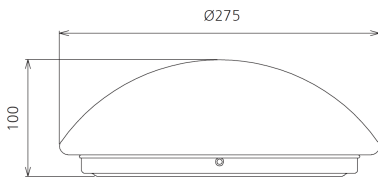

LISBON 275 Series

LISBON SERIES SURFACE LED OYSTER, LOW PROFILE 275MM or 350MM

Driver Option	DALI / 0-10V
Tilt Angle	N/A
Driver	
Beam Angle	180 deg
Wattage	15
Lumens	1100 - 1200lm
Lifetime	L70 @ 50,000hrs
IP Rating	20
Cut-Out	275mm
Colour Option	WHITE