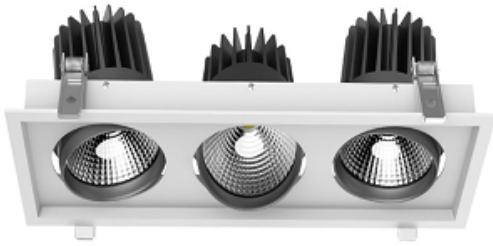

LENOS 90W Series

Stylish, dark lighter reflector recessed down-light, clean lines, with UGR<19, and 30 deg cut-off angle

Driver Option	DALI, 0-10V
Tilt Angle	25 deg
Driver	FIXED OUTPUT
Beam Angle	60 deg
Wattage	90
Lumens	8200- 8300lm
Lifetime	L80 @ 50,000hrs
IP Rating	26 - 28
Cut-Out	455x160mm
Colour Option	WHITE - BLACK - SILVER

Order Code

Order Code	CCT	Beam Angle	CRI	Wattage
LENOS-90W-D-4K	4000K	60 deg	80+	90