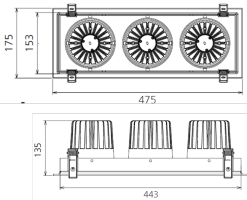

LENOS 90W Series

Stylish, dark lighter reflector recessed down-light, clean lines, with UGR<19, and 30 deg cut-off angle

Driver Option	DALI, 0-10V
Tilt Angle	25 deg
Driver	FIXED OUTPUT
Beam Angle	60 deg
Wattage	90
Lumens	8200- 8300lm
Lifetime	L80 @ 50,000hrs
IP Rating	26 - 28
Cut-Out	455x160mm
Colour Option	WHITE - BLACK - SILVER

Order Code

Order Code	CCT	Beam Angle	CRI	Wattage
LENOS-90W-D-4K	4000K	60 deg	80+	90