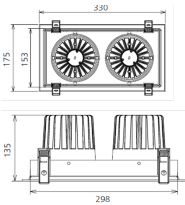

## LENOS 60W Series

Stylish, dark lighter reflector recessed down-light, clean lines, with UGR<19, and 30 deg cut-off angle

Driver Option	DALI, 0-10V
Tilt Angle	25 deg
Driver	
Beam Angle	60 deg
Wattage	60
Lumens	5520- 5600lm
Lifetime	L80 @ 50,000hrs
IP Rating	23 - 25
Cut-Out	310x160mm
Colour Option	WHITE - BLACK - SILVER

## Order Code

Order Code	CCT	Beam Angle	CRI	Wattage
LENOS-60W-D-4K	4000K	60 deg	80+	60