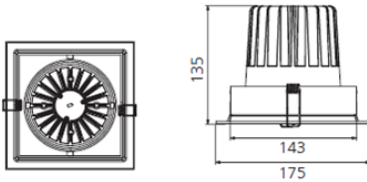

LENOS 30W Series

Stylish, dark lighter reflector recessed down-light, clean lines, with UGR<19, and 30 deg cut-off angle

Driver Option	DALI, 0-10V
Tilt Angle	25 deg
Driver	
Beam Angle	60 deg
Wattage	30
Lumens	2170- 2250lm
Lifetime	L80 @ 50,000hrs
IP Rating	20
Cut-Out	160mm x 160mm
Colour Option	WHITE - BLACK - SILVER

Order Code

Order Code	CCT	Beam Angle	CRI	Wattage
LENOS-30W-D-4K	4000K	60 deg	80+	30