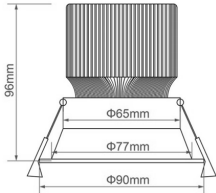

441 Stirling HWY

TYPE: TYPE L01 COB

Contact: LEDTEC (Neal Coles) Ph: 0407038597 Email: neal@ledtec.com.au

K5 Fixed Series

Recessed Trimless FIXED, LOW GLARE reflector downlight

Driver Option	DALI, 0-10V
Tilt Angle	N/A
Driver	Triac Dimmable
Beam Angle	24 - 60 deg
Wattage	10 - 13
Lumens	710 - 950lm
Lifetime	L70 @ 50,000hrs
IP Rating	40 - 51
Cut-Out	75mm
Colour Option	WHITE - BLACK - SILVER

Notes:

COB Led Downlight

Order Code

Order Code	CCT	Beam Angle	CRI	Wattage
K5-FIXED-10W-4KWH-60	4000K	60 deg	80+	10