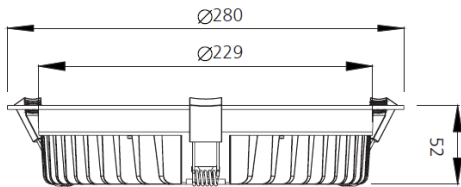

## K3 280R Series

Low profile SMD Downlight series, slight REGRESS, FLUSH opal lens, integral drivers, IP44 rated

Driver Option	DALI, 0-10V
Tilt Angle	N/A
Driver	Triac Dimmable
Beam Angle	90 deg
Wattage	45
Lumens	3640 - 3690lm
Lifetime	L70 @ 50,000hrs
IP Rating	44
Cut-Out	235mm
Colour Option	WHITE

## Order Code

Order Code	CCT	Beam Angle	CRI	Wattage
K3-280R-45W-4KWH	4000K	90 deg	80+	45