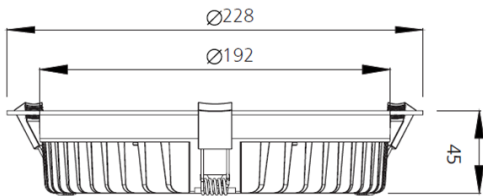

K3 228R Series

Low profile SMD Downlight series, slight REGRESS, FLUSH opal lens, integral drivers, IP44 rated

Driver Option	DALI, 0-10V
Tilt Angle	N/A
Driver	Triac Dimmable
Beam Angle	90 deg
Wattage	35
Lumens	2640 - 2650lm
Lifetime	L70 @ 50,000hrs
IP Rating	44
Cut-Out	200mm
Colour Option	WHITE

Order Code

Order Code	CCT	Beam Angle	CRI	Wattage
K3-228R-35W-3KWH	3000K	90 deg	80+	35
K3-228R-35W-4KWH	4000K	90 deg	80+	35