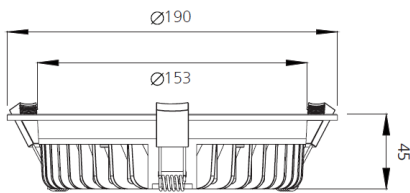

K3 190R Series

Low profile SMD Downlight series, slight REGRESS, FLUSH opal lens, integral drivers, IP44 rated

Driver Option	DALI, 0-10V
Tilt Angle	N/A
Driver	Triac Dimmable
Beam Angle	90 deg
Wattage	25
Lumens	1930 - 1940lm
Lifetime	L70 @ 50,000hrs
IP Rating	44
Cut-Out	160mm
Colour Option	WHITE

Order Code

Order Code	CCT	Beam Angle	CRI	Wattage
K3-190R-25W-4KWH	4000K	90 deg	80+	25