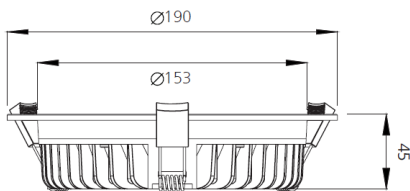

K3 190R Series

Low profile SMD Downlight series, slight REGRESS, FLUSH opal lens, integral drivers, IP44 rated

Driver Option	DALI, 0-10V
Tilt Angle	N/A
Driver	Triac Dimmable
Beam Angle	90 deg
Wattage	25
Lumens	1930 - 1940lm
Lifetime	L70 @ 50,000hrs
IP Rating	44
Cut-Out	160mm
Colour Option	WHITE

Order Code

Order Code	CCT	Beam Angle	CRI	Wattage
K3-190R-25W-3KWH	3000K	90 deg	80+	25