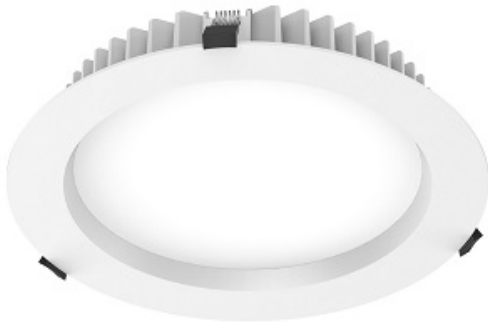

K3 190R Series

Low profile SMD Downlight series, slight REGRESS, FLUSH opal lens, integral drivers, IP44 rated

Driver Option	DALI, 0-10V
Tilt Angle	N/A
Driver	Triac Dimmable
Beam Angle	90 deg
Wattage	25
Lumens	1930 - 1940lm
Lifetime	L70 @ 50,000hrs
IP Rating	44
Cut-Out	160mm
Colour Option	WHITE

Order Code

Order Code	CCT	Beam Angle	CRI	Wattage
K3-190R-25W-4KWH	4000K	90 deg	80+	25