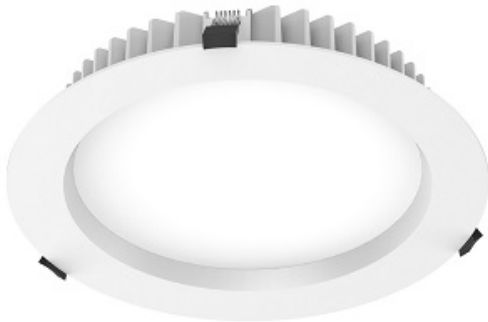

K3 190R Series

Low profile SMD Downlight series, slight REGRESS, FLUSH opal lens, integral drivers, IP44 rated

Driver Option	DALI, 0-10V
Tilt Angle	N/A
Driver	Triac Dimmable
Beam Angle	90 deg
Wattage	25
Lumens	1930 - 1940lm
Lifetime	L70 @ 50,000hrs
IP Rating	44
Cut-Out	160mm
Colour Option	WHITE

Order Code

Order Code	CCT	Beam Angle	CRI	Wattage
K3-190R-25W-3KWH	3000K	90 deg	80+	25