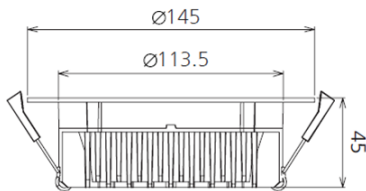

K3 145R Series

Low profile SMD Downlight series, slight REGRESS, FLUSH opal lens, integral drivers, IP44 rated

Driver Option	DALI, 0-10V
Tilt Angle	N/A
Driver	Triac Dimmable
Beam Angle	90 deg
Wattage	18
Lumens	1300 - 1340lm
Lifetime	L70 @ 50,000hrs
IP Rating	44
Cut-Out	125mm
Colour Option	WHITE

Order Code

Order Code	CCT	Beam Angle	CRI	Wattage
K3-145R-18W-4KWH	4000K	90 deg	80+	18