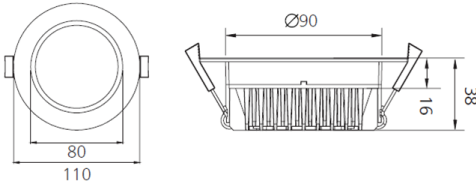

Driver Option	DALI, 0-10V
Tilt Angle	N/A
Driver	Triac Dimmable
Beam Angle	90 deg
Wattage	13
Lumens	850 - 3690lm
Lifetime	L70 @ 50,000hrs
IP Rating	44
Cut-Out	90/95mm
Colour Option	WHITE

Order Code

Order Code	CCT	Beam Angle	CRI	Wattage
K3-100R-13W-3KWH	3000K	90 deg	80+	13