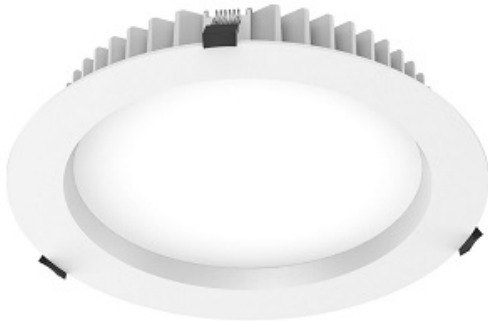

Runaway Bay Performance Centre

Contact: Brisbane Electrical Contractors (Jackson) Ph: 1300 099 909 Email: info@becontractors.com.au

K3 100R Series

Low profile SMD Downlight series, slight REGRESS, FLUSH opal lens, integral drivers, IP44 rated

Driver Option	DALI, 0-10V
Tilt Angle	N/A
Driver	Triac Dimmable
Beam Angle	90 deg
Wattage	13
Lumens	850 - 3690lm
Lifetime	L70 @ 50,000hrs
IP Rating	44
Cut-Out	90/95mm
Colour Option	WHITE

Order Code

Order Code	CCT	Beam Angle	CRI	Wattage
K3-100R-13W-3KWH	3000K	90 deg	80+	13