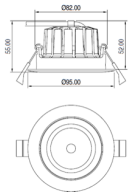

## K2 Series

Stylish and robust, cost effective down-light IP54 rated, adjustable (tiltable), low glare faceted reflector

Driver Option	DALI, 0-10V
Tilt Angle	30 deg
Driver	Triac Dimmable
Beam Angle	15 - 60 deg
Wattage	10
Lumens	710 - 750lm
Lifetime	L90 @ 54,000hrs
IP Rating	54
Cut-Out	85mm
Colour Option	WHITE - BLACK - SILVER

## Order Code

Order Code	CCT	Beam Angle	CRI	Wattage
K2-10W-3K-36-xx	3000K	36 deg	80+	10