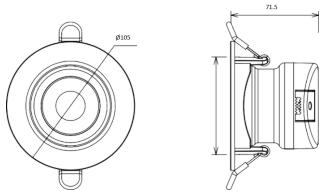

## K101 Series

Stylish and robust, cost effective Gimble down-light IP40 rated, low glare faceted reflector

Driver Option	N/A
Tilt Angle	N/A
Driver	Triac Dimmable
Beam Angle	36 - 60 deg
Wattage	10
Lumens	810 - 850lm
Lifetime	L70 @ 50,000hrs
IP Rating	44
Cut-Out	90mm
Colour Option	WHITE - BLACK

## Order Code

Order Code	CCT	Beam Angle	CRI	Wattage
K101-3-10W-3K-60	3000K	36 deg	80+	10