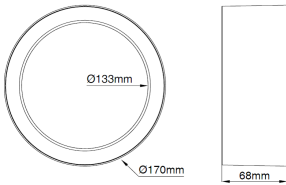

ICESTONE 170 Series

IP54 surface mounted downlight SMD series, opal lens, wide beam

Driver Option	DALI, 0-10V
Tilt Angle	FIXED
Driver	FIXED OUTPUT
Beam Angle	100 deg
Wattage	18
Lumens	1780lm
Lifetime	L70 @ 54,000hrs
IP Rating	54
Cut-Out	170mm
Colour Option	WHITE - BLACK - SILVER

Order Code

Order Code	CCT	Beam Angle	CRI	Wattage
ICESTONE-170-18W-D-4K	4000K	100 deg	80+	18