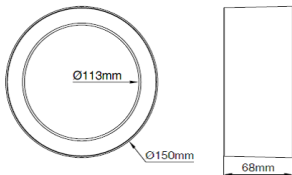

ICESTONE 150 Series

IP54 surface mounted downlight SMD series, opal lens, wide beam

Driver Option	DALI, 0-10V
Tilt Angle	FIXED
Driver	FIXED OUTPUT
Beam Angle	100 deg
Wattage	12 - 15
Lumens	1100 - 1380lm
Lifetime	L70 @ 54,000hrs
IP Rating	54
Cut-Out	150mm
Colour Option	WHITE - BLACK - SILVER

Order Code

Order Code	CCT	Beam Angle	CRI	Wattage
ICESTONE-150-15W-D-5K	5000K	100 deg	80+	15