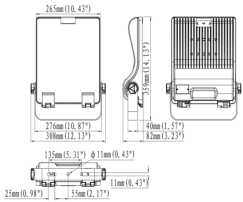

HI-SPOT Series

LED IP66, IK09 ASYM FORWARD THROW AREALIGHT, C/W TRUNION ARM

Driver Option	DALI, 0-10V
Tilt Angle	65 deg
Driver	FIXED OUTPUT
Beam Angle	Varied
Wattage	40 - 240
Lumens	4,800 - 26,400lm
Lifetime	L80 @ 64,000hrs
IP Rating	66
Cut-Out	N/A
Colour Option	GREY - BLACK

Order Code

Order Code	CCT	Beam Angle	CRI	Wattage
FL08-060-4K	4000K	VARIETY (Contact office)	80+	60
FL08-100-4K	4000K	VARIETY (Contact office)	80+	100