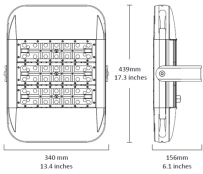

AAA Trailers

TYPE: ITEM LB1

GCD 120 Series

SURFACE LOWBAY IP66, IK10, 110 deg BEAM SPREAD

| | |
|---------------|-----------------|
| Driver Option | DALI, 0-10V |
| Tilt Angle | N/A |
| Driver | FIXED OUTPUT |
| Beam Angle | 110 deg |
| Wattage | 120 |
| Lumens | 12,000lm |
| Lifetime | L80 @ 60,000hrs |
| IP Rating | 66 |
| Cut-Out | N/A |
| Colour Option | SILVER |

Order Code

| Order Code | CCT | Beam Angle | CRI | Wattage |
|------------|-------|------------|-----|---------|
| GCD-120H | 4000K | 110 deg | 80+ | 120 |