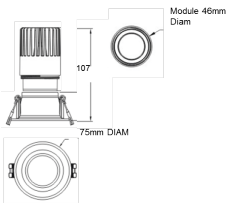

FLUTE Series

Revolutionary step-less focal beam adjustment for desired effect of beam spread between 15deg and 60deg

Driver Option	DALI, 0-10V
Tilt Angle	N/A
Driver	Triac Dimmable
Beam Angle	ADJ
Wattage	6 - 11
Lumens	730 - 1280lm
Lifetime	L80 @ 50,000hrs
IP Rating	40
Cut-Out	65mm
Colour Option	WHITE - BLACK - SILVER

Order Code

Order Code	CCT	Beam Angle	CRI	Wattage
FLUTE-75-9W-4K	4000K	ADJ	80+	9