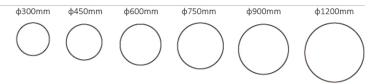

FLOAT SUSPENDED DIRECT

[vc_row][vc_column][vc_column_text] FLOAT SUSPENDED DIRECT DOWNWARD suitable for Ceiling or Wall mount, Available in a

Choose colour

multitude of colours:

[vc_column_text][vc_column][vc_row]

Driver Option	DALI / 0-10V
Tilt Angle	
Driver	TRIAC
Beam Angle	
Wattage	15W - 120
Lumens	1650 - 12,000LM
Lifetime	L90 B10 @ 50,000hrs
IP Rating	
Cut-Out	
Colour Option	Various

Choose colour