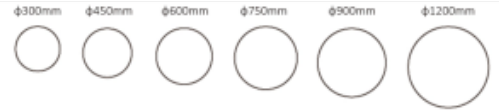

FLOAT SUSPENDED DIRECT

[vc_row][vc_column][vc_column_text] FLOAT SUSPENDED DIRECT DOWNWARD suitable for Ceiling or Wall mount, Available in a

Choose colour

multitude of colours:

[vc_column_text][vc_column][vc_row]

Driver Option	DALI / 0-10V
Tilt Angle	
Driver	TRIAC
Beam Angle	
Wattage	15W - 120
Lumens	1650 - 12,000LM
Lifetime	L90 B10 @ 50,000hrs
IP Rating	
Cut-Out	
Colour Option	Various

Choose colour