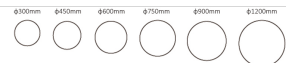

FLOAT SURFACE DIRECT

[vc_row][vc_column][vc_column_text] FLOAT SURFACE DIRECT DOWNWARD suitable for Ceiling or Wall mount, Available in a

Choose colour

multitude of colours:

[/vc_column_text][vc_column][vc_row]

Driver Option	DALI / 0-10V
Tilt Angle	
Driver	TRIAC
Beam Angle	
Wattage	15W - 120
Lumens	1650 - 12,000LM
Lifetime	L90 B10 @ 50,000hrs
IP Rating	
Cut-Out	
Colour Option	Various

Choose colour