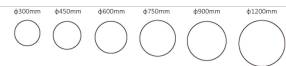

Driver Option DALI / 0-10V

Tilt Angle

Driver TRIAC

Beam Angle

Wattage 15W - 120

Lumens 1650 - 12,000LM

Lifetime L90 B10 @ 50,000hrs

IP Rating

Cut-Out

Colour Option Various

Choose colour