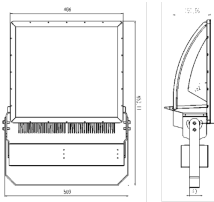

FALCON Series 300W Series

IP65 INDIRECT ASYMMETRIC SPORTS / AREA FLOODLIGHT

Driver Option	DALI, 0-10V
Tilt Angle	76 deg
Driver	FIXED OUTPUT
Beam Angle	WIDE / NARROW ASYM
Wattage	300
Lumens	36,000lm
Lifetime	L80 @ 64,000hrs
IP Rating	65
Cut-Out	N/A
Colour Option	GREY

Order Code

Order Code	CCT	Beam Angle	CRI	Wattage
FALCON-300W	5100K	WIDE	80+	300