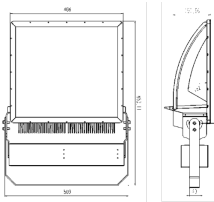

# FALCON Series 300W Series

IP65 INDIRECT ASYMMETRIC SPORTS / AREA FLOODLIGHT

Driver Option	DALI, 0-10V
Tilt Angle	76 deg
Driver	FIXED OUTPUT
Beam Angle	WIDE / NARROW ASYM
Wattage	300
Lumens	36,000lm
Lifetime	L80 @ 64,000hrs
IP Rating	65
Cut-Out	N/A
Colour Option	GREY

## Order Code

Order Code	CCT	Beam Angle	CRI	Wattage
FALCON-100W	5100K	WIDE	80+	100