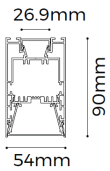

COMMERCIAL EXTRUSION LH50 Series

COMMERCIAL EXTRUSION SURFACE / RECESSED / SUSPENDED 15W - 54W

Driver Option	DALI / 0-10V
Tilt Angle	N/A
Driver	FIXED OUTPUT
Beam Angle	120 deg
Wattage	40
Lumens	3,700lm
Lifetime	L80 @ 60,000hrs
IP Rating	40
Cut-Out	54MM X 90MM
Colour Option	SILVER - BLACK - WHITE

Order Code

Order Code	CCT	Beam Angle	CRI	Wattage
LS70-DA-15W-4K	4000K	120 deg	80+	18