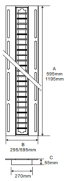

COMFORTAIR STD 3060 Series

COMFORT LED Louvred Troffer With/Without Air Slots UGR<19

Driver Option	DALI / 0-10V
Tilt Angle	N/A
Driver	FIXED OUTPUT
Beam Angle	95 deg
Wattage	14 - 27
Lumens	1400 - 2700lm
Lifetime	L80 @ 60,000hrs
IP Rating	20
Cut-Out	N/A
Colour Option	WHITE

Order Code

Order Code	CCT	Beam Angle	CRI	Wattage
COMFORT-STD-3060-14-4	4000K	95 deg	80+	14