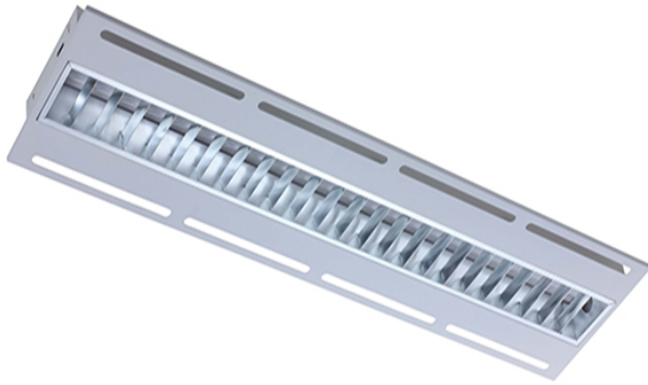

SMITH

Contact: Cairns Haymans (melanie carruthers) Email: melanie.carruthers@mmem.com.au

COMFORTAIR STD 30120

COMFORT LED Louvred Troffer With/Without Air Slots UGR<19

Driver Option	DALI / 0-10V
Tilt Angle	N/A
Driver	FIXED OUTPUT
Beam Angle	95 deg
Wattage	26 - 54
Lumens	2850 - 5500lm
Lifetime	L80 @ 60,000hrs
IP Rating	20
Cut-Out	N/A
Colour Option	WHITE

Order Code

Order Code	CCT	Beam Angle	CRI	Wattage
COMFORT-STD-30120-26-4	4000K	95 deg	80+	26