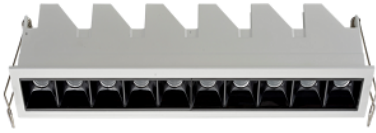

BLADE 20W Series

A range of precise control BLADE LED Downlights, suitable for all applications

Driver Option	DALI, 0-10V
Tilt Angle	N/A
Driver	Triac Dimmable
Beam Angle	13 - 48 deg
Wattage	20
Lumens	1200lm
Lifetime	L80 @ 50,000hrs
IP Rating	40
Cut-Out	271x38mm
Colour Option	WHITE - BLACK - SILVER

Order Code

Order Code	CCT	Beam Angle	CRI	Wattage
BLADE-10-20W-3K-13	3000K	13 deg	80+	20
BLADE-10-20W-4K-13	4000K	13 deg	80+	20
BLADE-10-20W-3K-34	3000K	34 deg	80+	20
BLADE-10-20W-4K-34	4000K	34 deg	80+	20
BLADE-10-20W-3K-48	3000K	48 deg	80+	20
BLADE-10-20W-4K-48	4000K	48 deg	80+	20