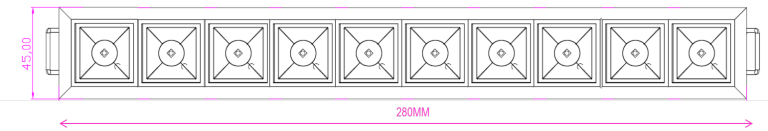

BLADE 20W Series

A range of precise control BLADE LED Downlights, suitable for all applications

Driver Option	DALI, 0-10V
Tilt Angle	N/A
Driver	Triac Dimmable
Beam Angle	13 - 48 deg
Wattage	20
Lumens	1200lm
Lifetime	L80 @ 50,000hrs
IP Rating	40
Cut-Out	271x38mm
Colour Option	WHITE - BLACK - SILVER

Order Code

Order Code	CCT	Beam Angle	CRI	Wattage
BLADE-10-20W-3K-13	3000K	13 deg	80+	20
BLADE-10-20W-4K-13	4000K	13 deg	80+	20
BLADE-10-20W-3K-34	3000K	34 deg	80+	20
BLADE-10-20W-4K-34	4000K	34 deg	80+	20
BLADE-10-20W-3K-48	3000K	48 deg	80+	20
BLADE-10-20W-4K-48	4000K	48 deg	80+	20