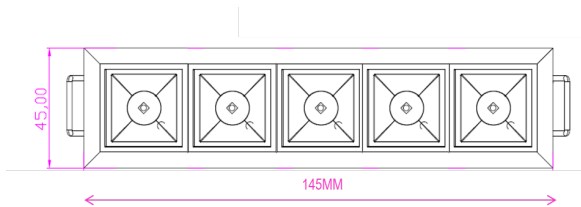

## BLADE 10W Series

A range of precise control BLADE LED Downlights, suitable for all applications

Driver Option	DALI, 0-10V
Tilt Angle	N/A
Driver	Triac Dimmable
Beam Angle	13 - 48 deg
Wattage	10
Lumens	600lm
Lifetime	L80 @ 50,000hrs
IP Rating	40
Cut-Out	138x38mm
Colour Option	WHITE - BLACK - SILVER

## Order Code

Order Code	CCT	Beam Angle	CRI	Wattage
BLADE-5-10W-4K-48	4000K	48 deg	80+	10
BLADE-5-10W-3K-13	3000K	13 deg	80+	10
BLADE-5-10W-4K-13	4000K	13 deg	80+	10
BLADE-5-10W-3K-34	3000K	34 deg	80+	10
BLADE-5-10W-4K-34	4000K	34 deg	80+	10
BLADE-5-10W-3K-48	3000K	48 deg	80+	10