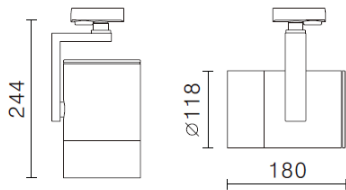

## ARGO Series

STYLISH ADJUSTABLE 360 deg TRACKSPOT VARIOUS BEAMS

Driver Option	DALI, 0-10V
Tilt Angle	180 deg
Driver	FIXED OUTPUT
Beam Angle	10 - 70 deg
Wattage	13 - 34
Lumens	1500 - 3400lm
Lifetime	L80 @ 60,000hrs
IP Rating	20
Cut-Out	N/A
Colour Option	WHITE - BLACK - SILVER

## Order Code

Order Code	CCT	Beam Angle	CRI	Wattage
SA-8200/HT4-BA70S-34W-60D-4K	4000K	60 deg	80+	34