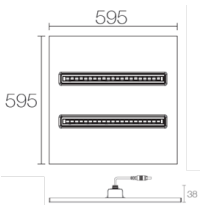

APOLLO 600x600 Series

APOLLO LOW GLARE UGR16 MODULAR TBAR LOUVRE TROFFER

Driver Option	DALI / 0-10V
Tilt Angle	N/A
Driver	FIXED OUTPUT
Beam Angle	85x85
Wattage	28
Lumens	1600 - 3550lm
Lifetime	L90 @ 54,000hrs
IP Rating	20
Cut-Out	N/A
Colour Option	WHITE

Order Code

Order Code	CCT	Beam Angle	CRI	Wattage
APOLLO-STD-6060-28-4	4000k	85x85	85+	28
APOLLO-PRO-6060-28-4	4000k	85x85	85+	28