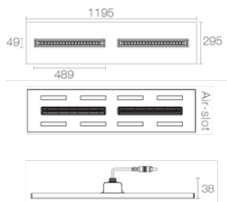

APOLLO 1200x300 Series

APOLLO LOW GLARE UGR16 MODULAR TBAR LOUVRE TROFFER

Driver Option	DALI / 0-10V
Tilt Angle	N/A
Driver	FIXED OUTPUT
Beam Angle	85x85
Wattage	14 - 28
Lumens	1600 - 3550lm
Lifetime	L90 @ 54,000hrs
IP Rating	20
Cut-Out	N/A
Colour Option	WHITE

Order Code

Order Code	CCT	Beam Angle	CRI	Wattage
APOLLO-STD-3060-14-4	4000k	85x85	85+	14
APOLLO-PRO-3060-14-4	4000k	85x85	85+	14
APOLLO-STD-30120-28-4	4000k	85x85	85+	28
APOLLO-PRO-30120-28-4	4000k	85x85	85+	28